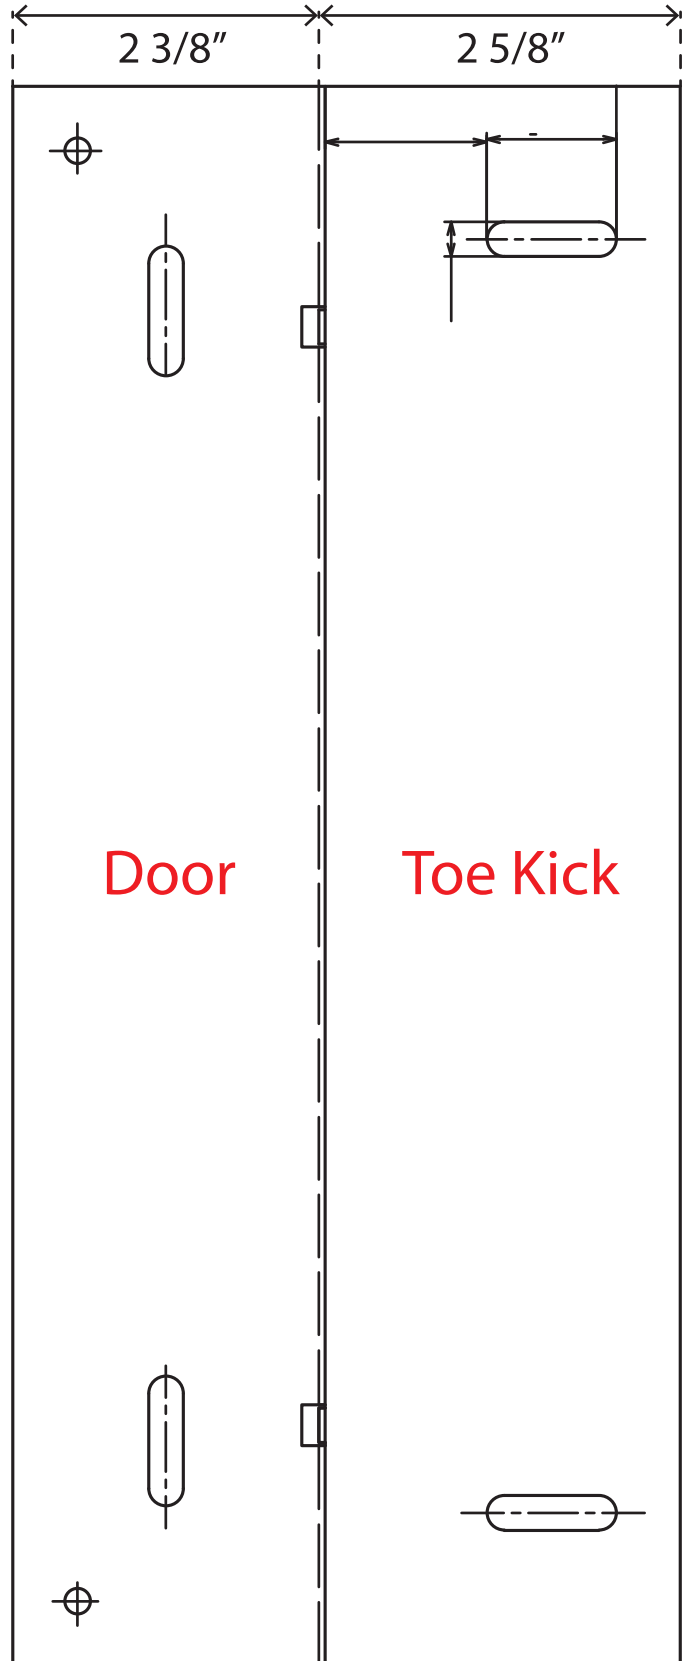

ADA Toe Kick (EZ Kick)

- Available in white or black.
- Available in two offsets 3" and 4" to allow for different toe kick depths.
- Cases have 10 individually packaged pairs