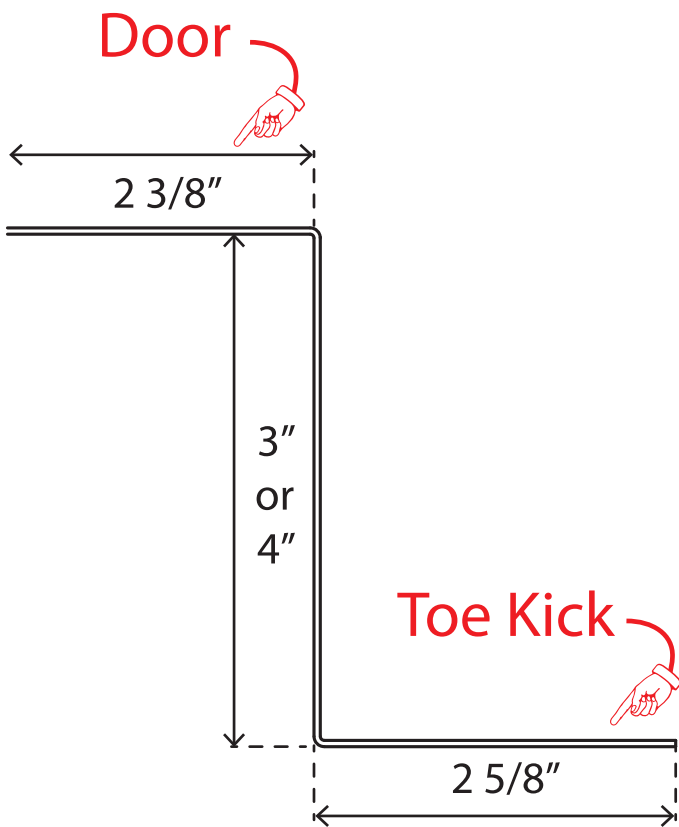

ADA Toe Kick (EZ Kick)

- Available in white or black.
- Available in two offsets 3" and 4" to allow for different toe kick depths.
- Cases have 10 individually packaged pairs