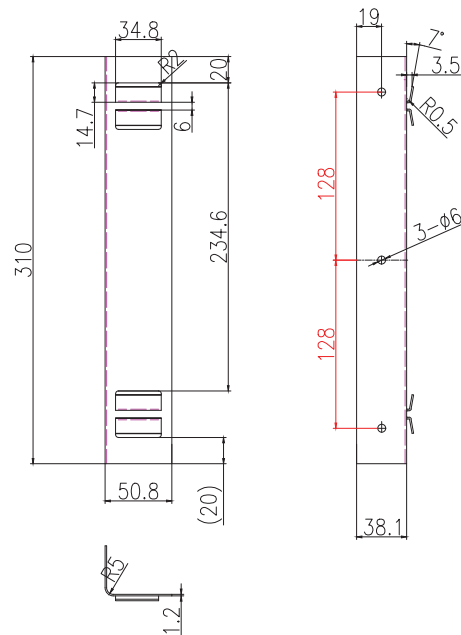

# ADA Modesty Panel

- Powder coated white
- Works with ADA plumbing panel
- Figure 306.3 knee clearance
- Lift and pull to remove for easy access to plumbing

- 2mm adjustment side to side
- Uses 5mm Euro Screw
- Sold in cases of 12

## CNC Specifications:

2 - Panel member

2 - Interchangeable Cabinet Member

Phone  
Email  
Address