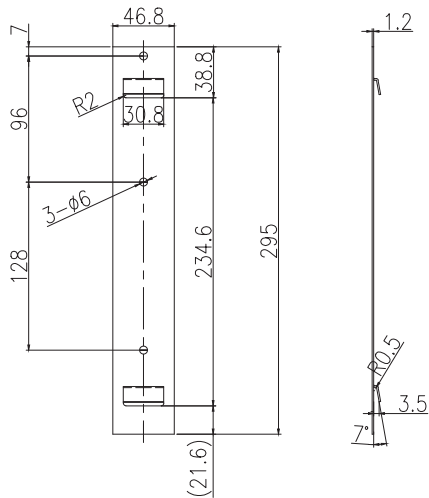

# ADA Modesty Panel

- Powder coated white
- Works with ADA plumbing panel
- Figure 306.3 knee clearance
- Lift and pull to remove for easy access to plumbing

- 2mm adjustment side to side
- Uses 5mm Euro Screw
- Sold in cases of 12

## CNC Specifications:

2 - Panel member

2 - Interchangeable Cabinet Member

Phone  
Email  
Address