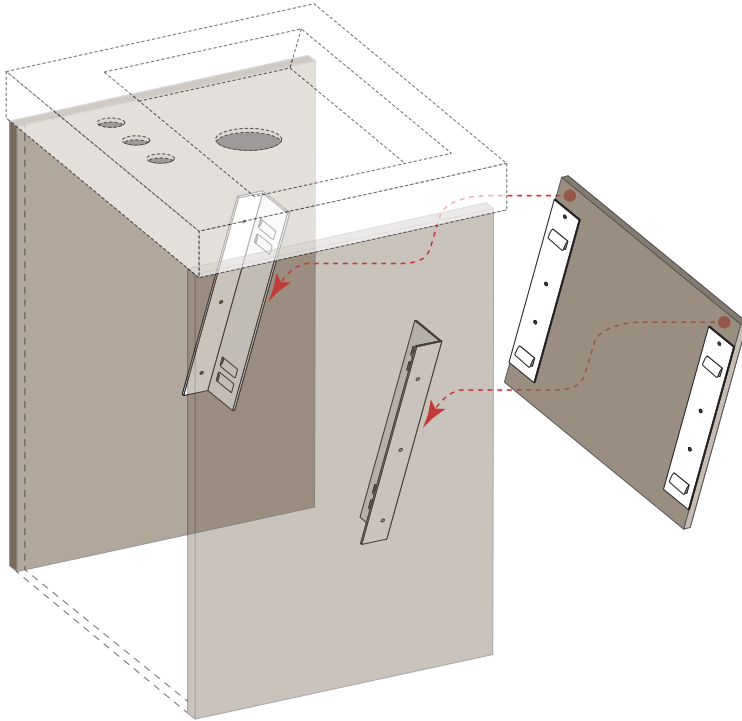

# ADA Modesty Panel

- Powder coated white
- Works with ADA plumbing panel
- Figure 306.3 knee clearance
- Lift and pull to remove for easy access to plumbing

- 2mm adjustment side to side
- Uses 5mm Euro Screw
- Sold in cases of 12

## CNC Specifications:

2 - Panel member

2 - Interchangeable Cabinet Member

Phone  
Email  
Address