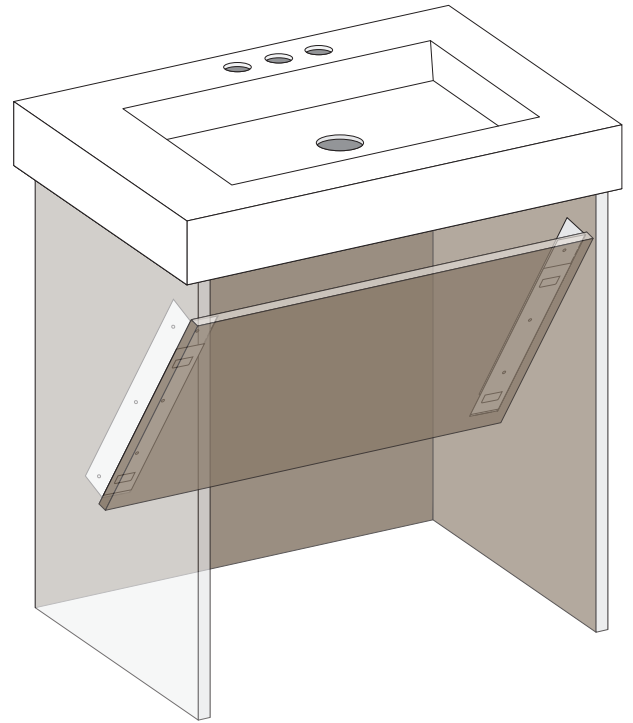

# ADA Modesty Panel

- Powder coated white
- Works with ADA plumbing panel
- Figure 306.3 knee clearance
- Lift and pull to remove for easy access to plumbing

- 2mm adjustment side to side
- Uses 5mm Euro Screw
- Sold in cases of 12

## CNC Specifications:

2 - Panel member

2 - Interchangeable Cabinet Member

Phone  
Email  
Address